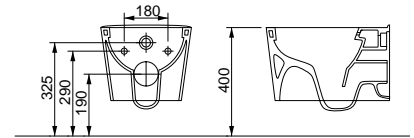

Wall Hung Closets

5377 Quartz

NEW

Wall Hang Closet / Asma Klozet

- 490 mm x 360 mm
- 24,3 kg (+ %5)
- 12 Pieces for pallet - Adet / Palet
- **5378** (Taharet Borulu / With Spout)

5387 Elegance

Wall Hang Closet / Asma Klozet