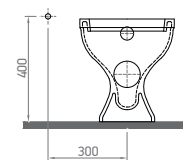

- 460 x 360 mm
- 15,9 kg (+ %5)
- 21 Pieces for pallet - Adet / Palet
- 4535 (Taharet Borulu / With Spout)