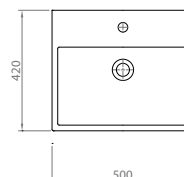

2001 MATTE BLACK	2021 COFFEE	3101 GLOSSY WHITE	2041 ANTHRACITE			

For coloured products minimum buying quantity from each code is 10 pieces.