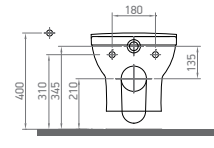

- 560 mm x 355 mm
- 24,9 kg (+-%5)
- 12 Pieces for pallet - Adet / Palet
- **5358** (Taharet Borulu / With Spout)