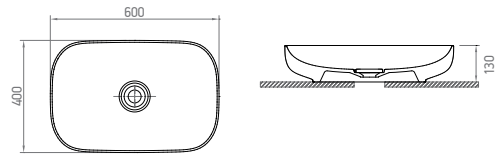

- 600 mm x 400 mm x 130 mm
- 0,031 m3
- 11,2 kg (+ %5)
- 32 Pieces for pallet - Adet / Palet

- **626061** Complete Gold
- **626062** Gold Sides With White Colour Inside
- **626063** Decorated Gold Sides With White Colour Inside
- **626071** Complete Silver
- **626072** Silver Sides With White Colour Inside

Gold - 626061