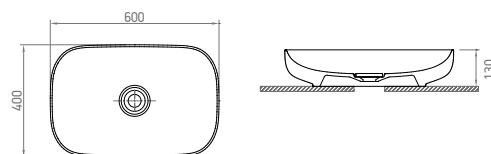

For coloured products minimum buying quantity from each code is 10 pieces.

Countertop Basins

6260 Premium

60 cm Ceramic Washbasin/Lavabo

FEC

- 600 mm x 400 mm x 130 mm
- 0,031 m³
- 11,2 kg (+ %5)
- 32 Pieces for pallet - Adet / Palet