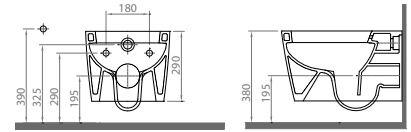

Wall Hang Closet / Asma Klozet

- 500 mm x 350 mm
- 24,9 kg (+ %5)
- 12 Pieces for pallet - Adet / Palet
- **5388** (Taharet Borulu / With Spout)