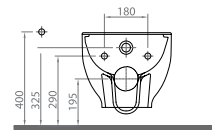

- 525 mm x 350 mm
- 25,9 kg (+/- %5)
- 12 Pieces for pallet - Adet / Palet
- **5668** (Taharet Borulu / With Spout)