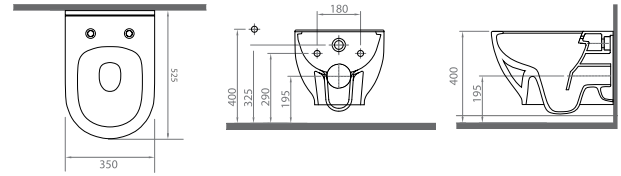

- 525 mm x 350 mm
- 25,9 kg (+- %5)
- 12 Pieces for pallet - Adet / Palet

- **566761** Complete Gold
- **566762** Gold Sides With White Colour Inside
- **566771** Complete Silver
- **566772** Silver Sides With White Colour Inside
- **266462** Silver Seatcover
- **2520** Concealed Cistern (Including Button)

Elegance

Wall Hang Closet / Asma Klozet