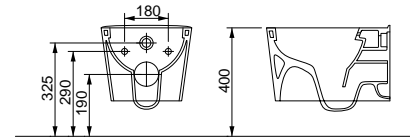

- 490 mm x 360 mm
- 24,3 kg (+ %5)
- 12 Pieces for pallet - Adet / Palet
- **5378** (Taharet Borulu / With Spout)