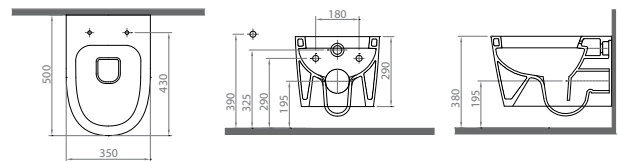

2131 LEMON	2101 MATTE WHITE	2121 CAHMERE	3101 GLOSSY WHITE	3021 ORANGE	2011 AZURE BLUE	3031 FUCHSIA
3001 GLOSSY BLACK	2041 ANTHRACITE	2001 MATTE BLACK	2111 AQUA BLUE	3011 RED	2031 UMBER GREEN	2021 COFFEE

For coloured products minimum buying quantity from each code is 10 pieces.