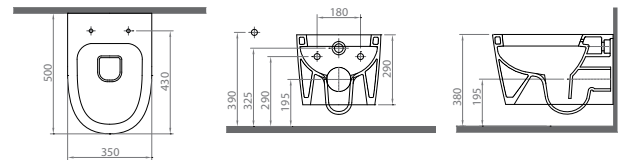

Elegance

Wall Hang Closet / Asma Klozet

Gold - 538762

- 500 mm x 350 mm
- 24,9 kg (+- %5)
- 12 Pieces for pallet - Adet / Palet

- 538772** Complete Silver
- 538763** Silver Sides With White Colour Inside
- 538761** Complete Gold
- 538762** Gold Sides With White Colour Inside
- 538771** Decorated Gold Sides With White Colour Inside
- 266461** Gold Seatcover
- 2520** Concealed Cistern (Including Button)