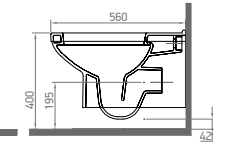

- 560 mm x 355 mm
- 24,9 kg (+-%5)
- 12 Pieces for pallet - Adet / Palet
- **5358** (Taharet Borulu / With Spout)