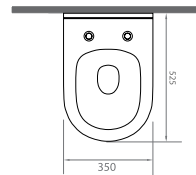

- 525 mm x 350 mm
- 25,9 kg (+/- %5)
- 12 Pieces for pallet - Adet / Palet
- **5668** (Taharet Borulu / With Spout)