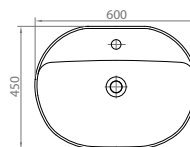

For coloured products minimum buying quantity from each code is 10 pieces.

4360 Elegance

60 cm Ceramic Washbasin / Lavabo

FEC

- 600 mm x 450 mm x 115 mm
- 0,069 m³
- 13,5 kg (+- %5)
- 24 Pieces for pallet - Adet / Palet