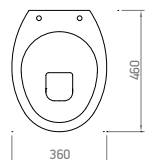

- 460 x 360 mm
- 15,9 kg (+ %5)
- 21 Pieces for pallet - Adet / Palet
- 4535 (Taharet Borulu / With Spout)