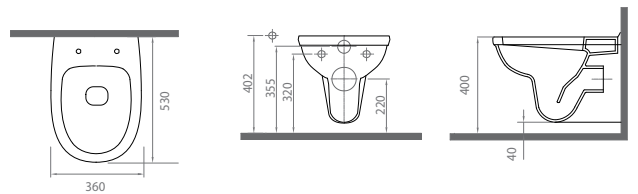

5327 Opal

Wall Hang Closet / Asma Klozet

- 530 mm x 360 mm
- 18,1 kg (+-%5)
- 18 Pieces for pallet - Adet / Palet
- **5328** (Taharet Borulu / With Spout)