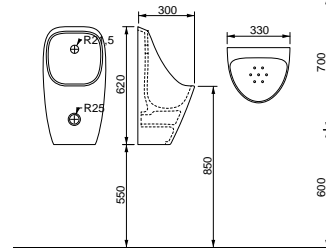

84.00 \$

For coloured products minimum buying quantity from each code is 10 pieces.

720033 Elegance

Photocell Urinals / Fotoselli Pisuvar

- 330 mm x 300 mm x 620 mm
- 14 kg (+- %5)
- 16 Pieces for pallet - Adet / Palet