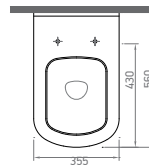

- 560 mm x 355 mm
- 24,9 kg (+-%5)
- 12 Pieces for pallet - Adet / Palet
- **5358** (Taharet Borulu / With Spout)