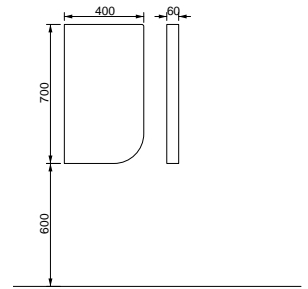

2131 LEMON	2101 MATTE WHITE	2121 CAHMERE	3101 GLOSSY WHITE	3021 ORANGE	2011 AZURE BLUE	3031 FUCHSIA

3001 GLOSSY BLACK	2041 ANTHRACITE	2001 MATTE BLACK	2111 AQUA BLUE	3011 RED	2031 UMBER GREEN	2021 COFFEE

For coloured products minimum buying quantity from each code is 10 pieces.