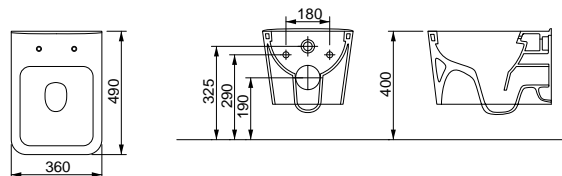

2131 LEMON	2101 MATTE WHITE	2121 CAHMERE	3101 GLOSSY WHITE	3021 ORANGE	2011 AZURE BLUE	3031 FUCHSIA

3001 GLOSSY BLACK	2041 ANTHRACITE	2001 MATTE BLACK	2111 AQUA BLUE	3011 RED	2031 UMBER GREEN	2021 COFFEE

84.00 $

For coloured products minimum buying quantity from each code is 10 pieces.