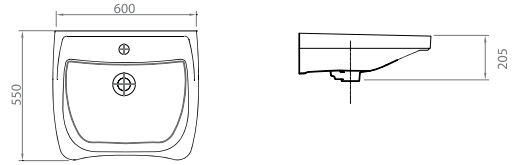

Disabled

5160 Disabled

60 cm Washbasin / Lavabo

- 600 x 550 x 205 mm
- 18 kg (+-%5)
- 20 Pieces for pallet - Adet / Palet

5630 + 5590 Disabled

S-Trap Closet / Alttan Çıkışlı Klozet

- 375 x 660 mm
- 21 kg (+-%5)
- 12 Pieces for pallet - Adet / Palet
- **5635** (Taharet Borulu / With Spout)
- **5590** Cistern / Rezervuar
- 290 x 280 x 165 mm
- 13 kg (+-%5)
- 24 Pieces for pallet - Adet / Palet

2710

Floor To Wall
Holding Bar

2720

Gras Bars With
Paper Holder

2721

Gras Bars Without
Paper Holder

2730

Disabled Gras Bar
90cm

2731

Disabled Gras Bar
60cm